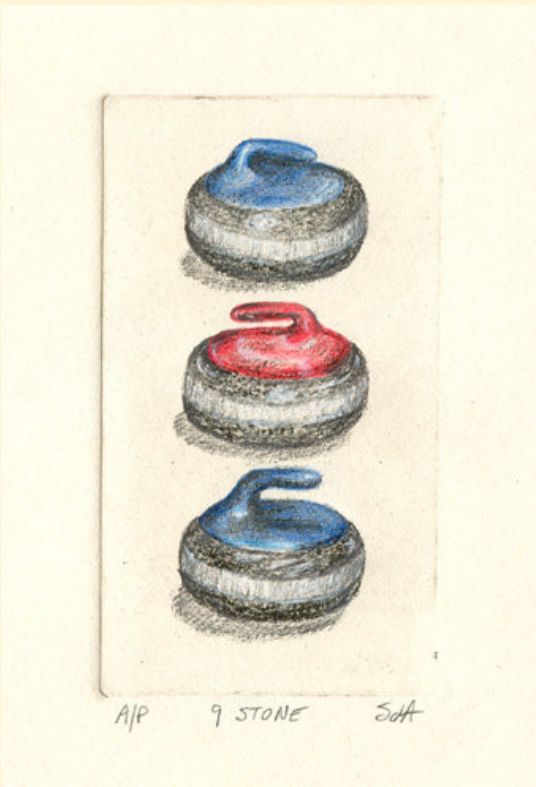

Sue deLearie Adair

Curling Art

Chess On Ice
8.5 x 8.5

Graphite & Colored Pencil

Original—Double matted with wood frame—\$350

Limited Edition Print—4.5 x 4.5, ink jet, mini-prints—
\$12 including tax and shipping*

Note Cards—Package of 6 for \$9 including tax
and shipping*

Girl's Night Out
4.5 x 6.5

Graphite & Colored Pencil

Limited Edition Print—3 x 5, ink jet mini-prints—\$15
including tax, shipping* and 5 x 7 mat

Note Cards—Package of 6 for \$9 including tax and shipping*

**Shipping outside North American may include an extra charge.*

A/P 9 STONE SdA

A/P 126 POUNDS SdA

9 Stone
4.5 x 2.5

Solarplate Etching with
Colored Pencil

10 artists proofs available

\$60 including tax,
shipping* and 5 x 7 mat

126 Pounds
4.5 x 2.5

Solarplate Etching with
Graphite & Colored Pencil

10 artists proofs available

\$60 including tax,
shipping* and 5 x 7 mat